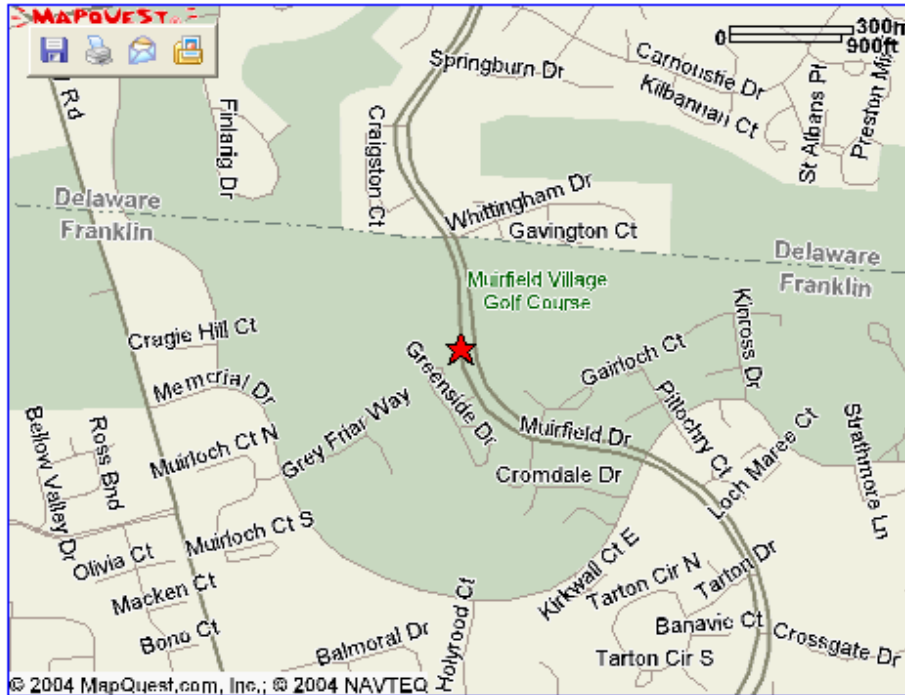

## Country Club At Muirfield Village

8715 Muirfield Dr  
Dublin, OH 43017  
USA

### Driving Directions

I-270 to Exit 17 SR 33 and Marysville to the West

West on SR 33 to Avery Rd/Muirfield Dr exit

North on Avery/Muirfield (Right turn)

Avery Rd becomes Muirfield Drive headed north. Continue north on Muirfield Dr into Muirfield Village.

Entrance to The Country Club at Muirfield Village is on the left. There are stone pillars at the the bottom of the driveway that say "The Country Club at Muirfield Village".